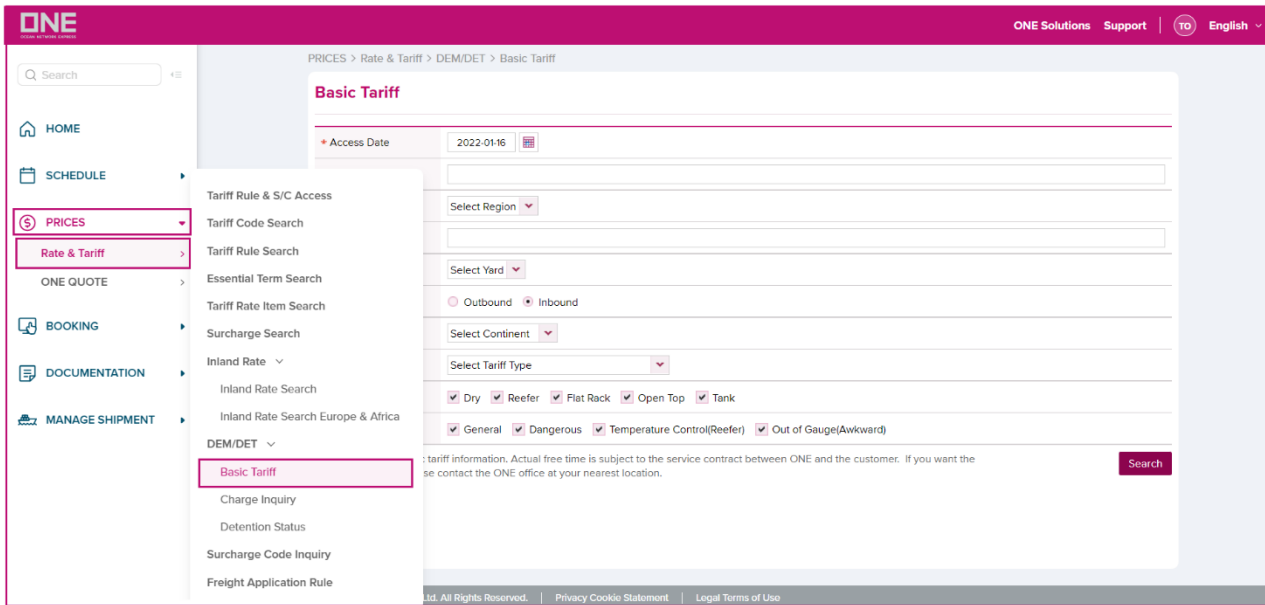

Basic Tariff

With this function, users can check Demurrage and Detention rates, tariffs & charges based on location combinations, equipment type, cargo type & tariff type.

Note: This function does not require login.

To use the function, go to PRICES>Rate & Tariff>DEM/DET>Basic Tariff.